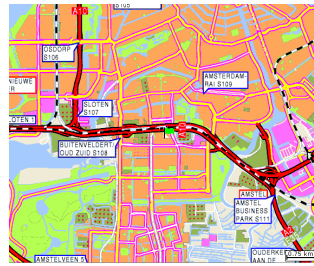

Directions for Hypoport

Address:
Hypoport
Gustav Mahlerplein 74A
1082 MA Amsterdam
The Netherlands
Tel. +31 (0)20 644 5340

By car

- From the Amersfoort (or Utrecht) direction:

- Follow A1 (or A2) to Amsterdam
- Upon approaching Amsterdam, follow the ring road towards the South: "Ring A10 (Zuid)" towards Den Haag / RAI
- Take exit S109 (Amsterdam RAI) turn left at the exit (follow WTC-sign)
- First road after traffic lights turn right

See instructions below for further directions

- From the The Hague direction:

- Follow A4 to Amsterdam
- Upon approaching Amsterdam, follow the ring road towards the South: "Ring A10 (Zuid)" towards Utrecht / Amersfoort
- Take exit S109 (Amsterdam RAI) and follow the road after the exit (follow WTC-sign)

See instructions below for further directions

- From the Zaandam direction:

- Follow A8 to Amsterdam
- Upon approaching Amsterdam, follow the ring road towards the West: "Ring A10 (West)" towards Den Haag / Utrecht
- Remain on the ring road heading towards the South: "Ring A10 (Zuid)" towards Utrecht / Amersfoort
- Take exit S109 (Amsterdam RAI) and follow the road after the exit (follow WTC-sign)

See instructions below for further directions

Further directions (car):

- Turn right at the first cross roads.
- Turn left at the traffic lights onto Gustav Mahlerlaan
- Follow the signs Mahler car park
- To your right you pass ABN AMRO, the Mahler square and then the ITO Tower, where Hypoport is located
- Turn right after the ITO Tower
- After 25 meters on your left the entrance to the Mahler car park is situated