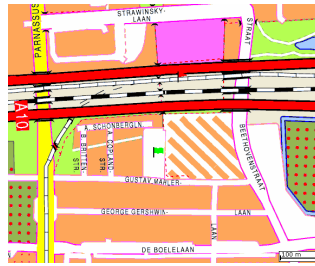

Directions for Hypoport

Address:
Hypoport
Gustav Mahlerplein 74A
1082 MA Amsterdam
The Netherlands
Tel. +31 (0)20 644 5340

By car

- From the Amersfoort (or Utrecht) direction:

- Follow A1 (or A2) to Amsterdam
- Upon approaching Amsterdam, follow the ring road towards the South: "Ring A10 (Zuid)" towards Den Haag / RAI
- Take exit S109 (Amsterdam RAI) turn left at the exit (follow WTC-sign)
- First road after traffic lights turn right

See instructions below for further directions

- From the The Hague direction:

- Follow A4 to Amsterdam
- Upon approaching Amsterdam, follow the ring road towards the South: "Ring A10 (Zuid)" towards Utrecht / Amersfoort
- Take exit S109 (Amsterdam RAI) and follow the road after the exit (follow WTC-sign)

See instructions below for further directions

- From the Zaandam direction:

- Follow A8 to Amsterdam
- Upon approaching Amsterdam, follow the ring road towards the West: "Ring A10 (West)" towards Den Haag / Utrecht
- Remain on the ring road heading towards the South: "Ring A10 (Zuid)" towards Utrecht / Amersfoort
- Take exit S109 (Amsterdam RAI) and follow the road after the exit (follow WTC-sign)

See instructions below for further directions

Further directions (car):

- Turn right at the first cross roads.
- Turn left at the traffic lights onto Gustav Mahlerlaan
- Follow the signs Mahler car park
- To your right you pass ABN AMRO, the Mahler square and then the ITO Tower, where Hypoport is located
- Turn right after the ITO Tower
- After 25 meters on your left the entrance to the Mahler car park is situated